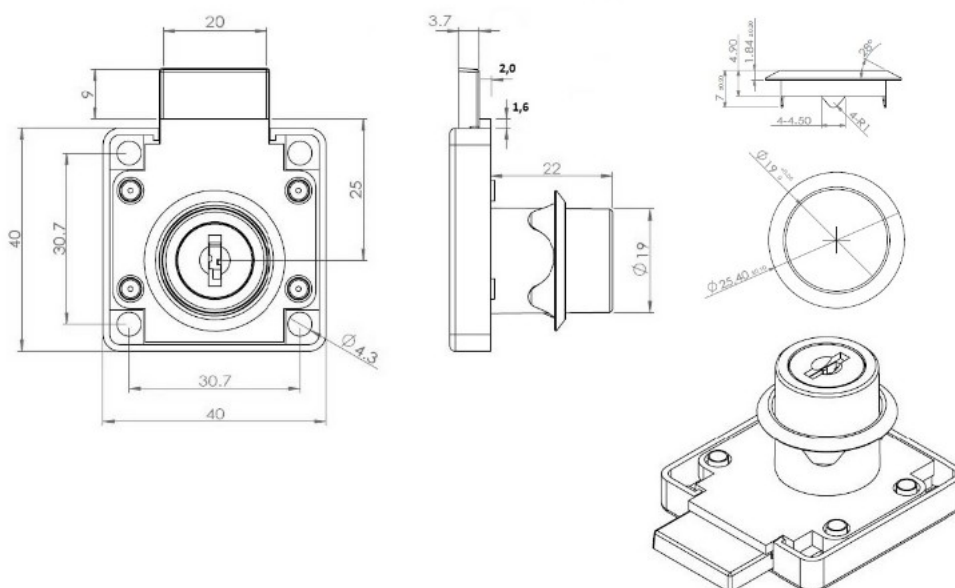

PRODUCT SHEET

Description:

Rim Lock M-850, $\varnothing 19 \times 22$ mm, Drawer, Black Anod., CK SISO, #J11

Item number:

14.01.067-9

Units	Box	Carton	HS Code	Barcode
Pcs.	12	192	8301300000	
				5704866499552